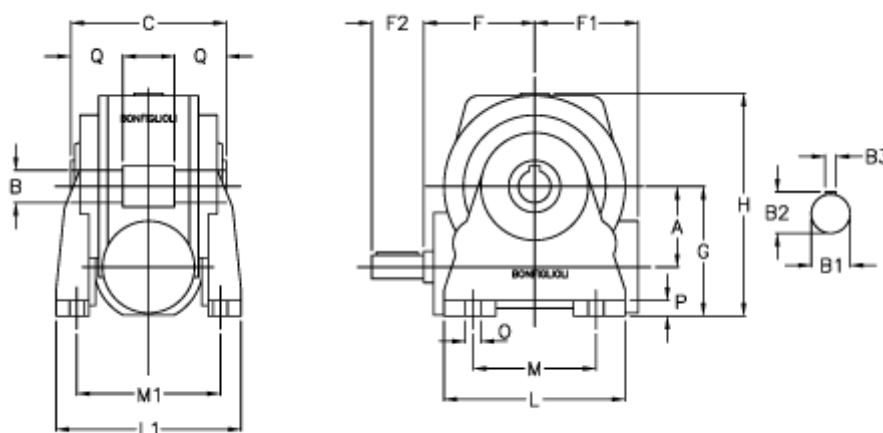

# Data Sheet

Article number: 3901150007100

Description: Worm gear with solid input shaft  
VF 150N-7-HS

## Measures

a	= 150.0	F1 = 179	O = 18.0
B	= 50	F2 = 65	P = 20
B1	= 35	g = 220	Q = 55.0
B2	= 38.0	H = 400.0	
B3	= 10	L = 330	
C	= 175	L1 = 260	
Description	= VF 150N-xx-HS	m = 240	
F	= 185.0	M1 = 211.0	